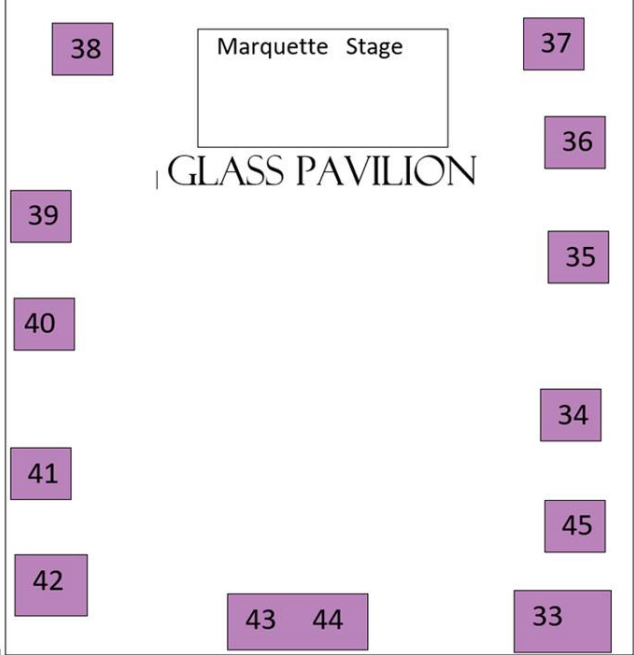

# Artists Map

MARQUETTE  
PAVILION

33-45

# Artists Booth Map

Open Front overlooking other artists on grassy area in front of vineyard.